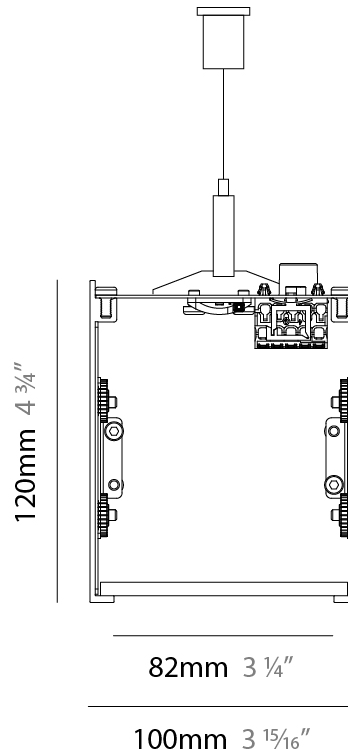

SUPER-G 100 SUSPENSION

A3SG100-SUS-SYS

base number

1. To build a product code in our configurator select the specify button on the base model # product page
2. To build a manual product code on this datasheet choose from the options listed below in blue font and add the suffix to the base model #

GENERAL

Series: Super-G
Subseries: Super-G 100
Brand: Prolicht
Division: Architectural
Mounting Type: Suspension
Mounting Location: Ceiling
Subcategory: Profile

PHYSICAL

Fixture Finish: SSR / BKV / CWI / CRY / HAB / UFT / ITA / RUA / FTG / MYG / LOD / PUS / FRO / FUP / KIA / POP / BLS / SPG / MEY / GOH / GUM / CHC / COM / ABZ / JAG / OBR / MOS / ROR
Fixture Material: Aluminum Die Cast

ELECTRICAL

Lamp Type: LED (Zhaga Standard)
Dimming: Tri-Mode (Non-Dimming and Phase Dimming (120Vac only) and 0-10V Dimming)
Driver Included: Yes
Driver Type: Constant Current - Universal
Input Voltage (V): 120 - 277

LED

Lamp Life (hrs): 50000

OPTICAL

RATINGS AND CERTIFICATIONS

Certified By: Certified for North American Standards
IP rating: IP20