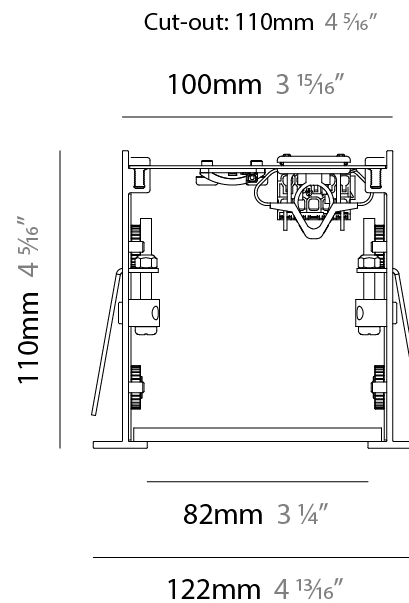

PROJECT
TYPE
SPECIFIER
QUANTITY
DATE

SUPER-G 100 RECESSED

A3SG100-REC-SYS

base number

1. To build a product code in our configurator select the specify button on the base model # product page
2. To build a manual product code on this datasheet choose from the options listed below in blue font and add the suffix to the base model #

GENERAL

Series: Super-G
Subseries: Super-G 100
Brand: Prolicht
Division: Architectural
Mounting Type: Recessed
Mounting Location: Ceiling
Subcategory: Profile

PHYSICAL

Fixture Finish: SSR / BKV / CWI / CRY / HAB / UFT / ITA / RUA / FTG / MYG / LOD / PUS / FRO / FUP / KIA / POP / BLS / SPG / MEY / GOH / GUM / CHC / COM / ABZ / JAG / OBR / MOS / ROR
Fixture Material: Aluminum Die Cast

ELECTRICAL

Lamp Type: LED (Zhaga Standard)
Dimming: Tri-Mode (Non-Dimming and Phase Dimming (120Vac only) and 0-10V Dimming)
Driver Included: Yes
Driver Type: Constant Current - Universal
Input Voltage (V): 120 - 277

LED

Lamp Life (hrs): 50000

OPTICAL

RATINGS AND CERTIFICATIONS

Certified By: Certified for North American Standards
IP rating: IP20